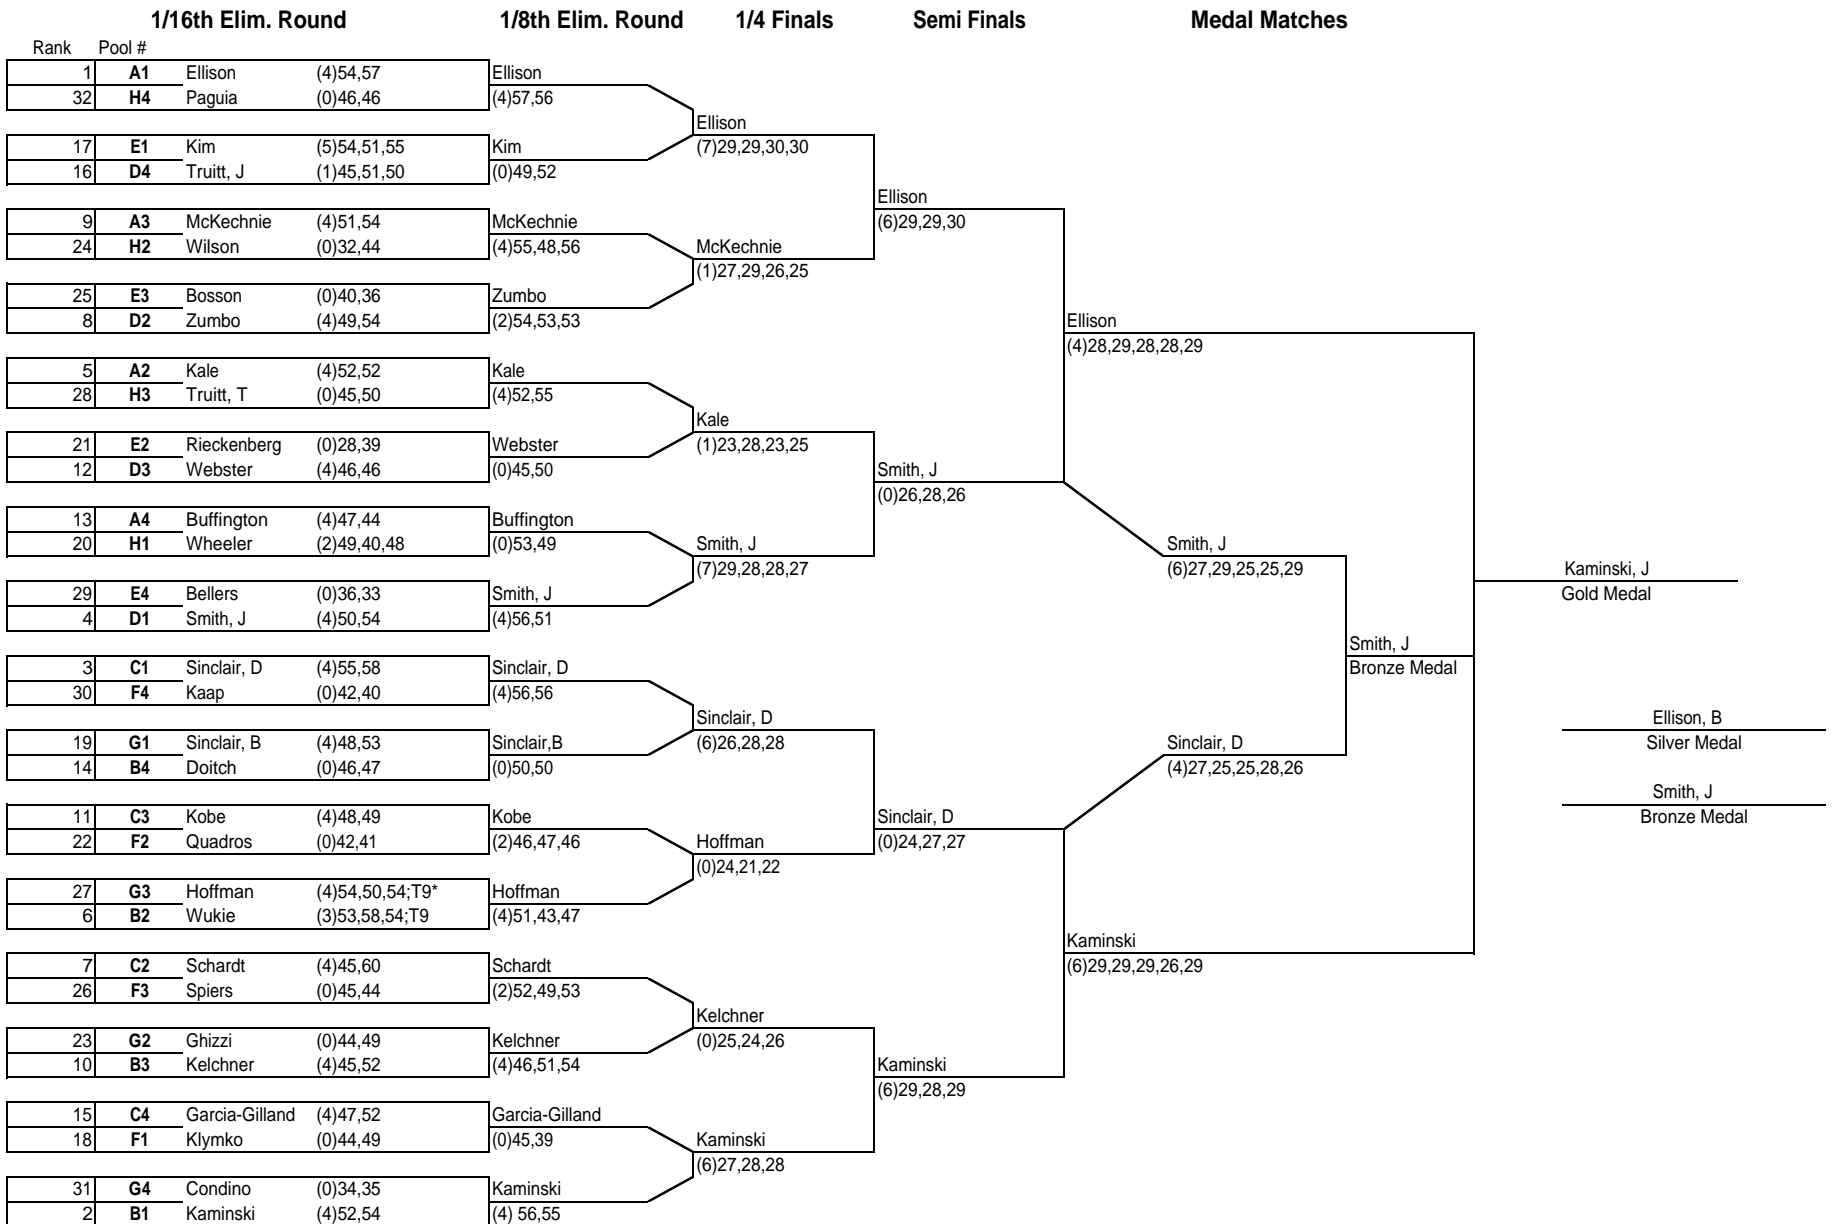

2010 Easton Foundations Cup

Men's Recurve Bracket