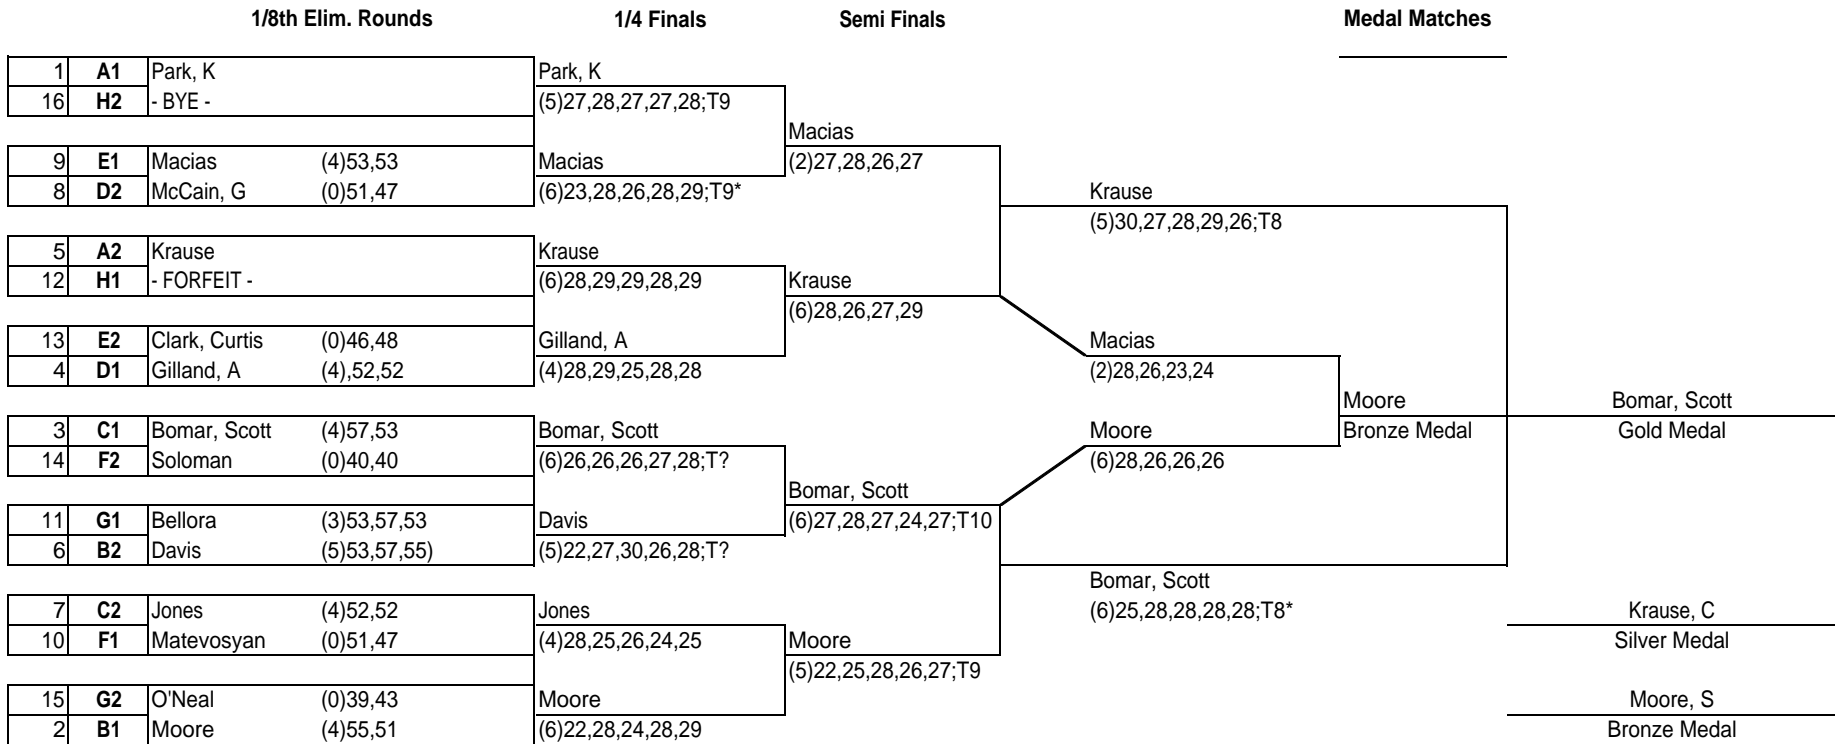

2010 Easton Foundations Cup

Men's Compound Bracket