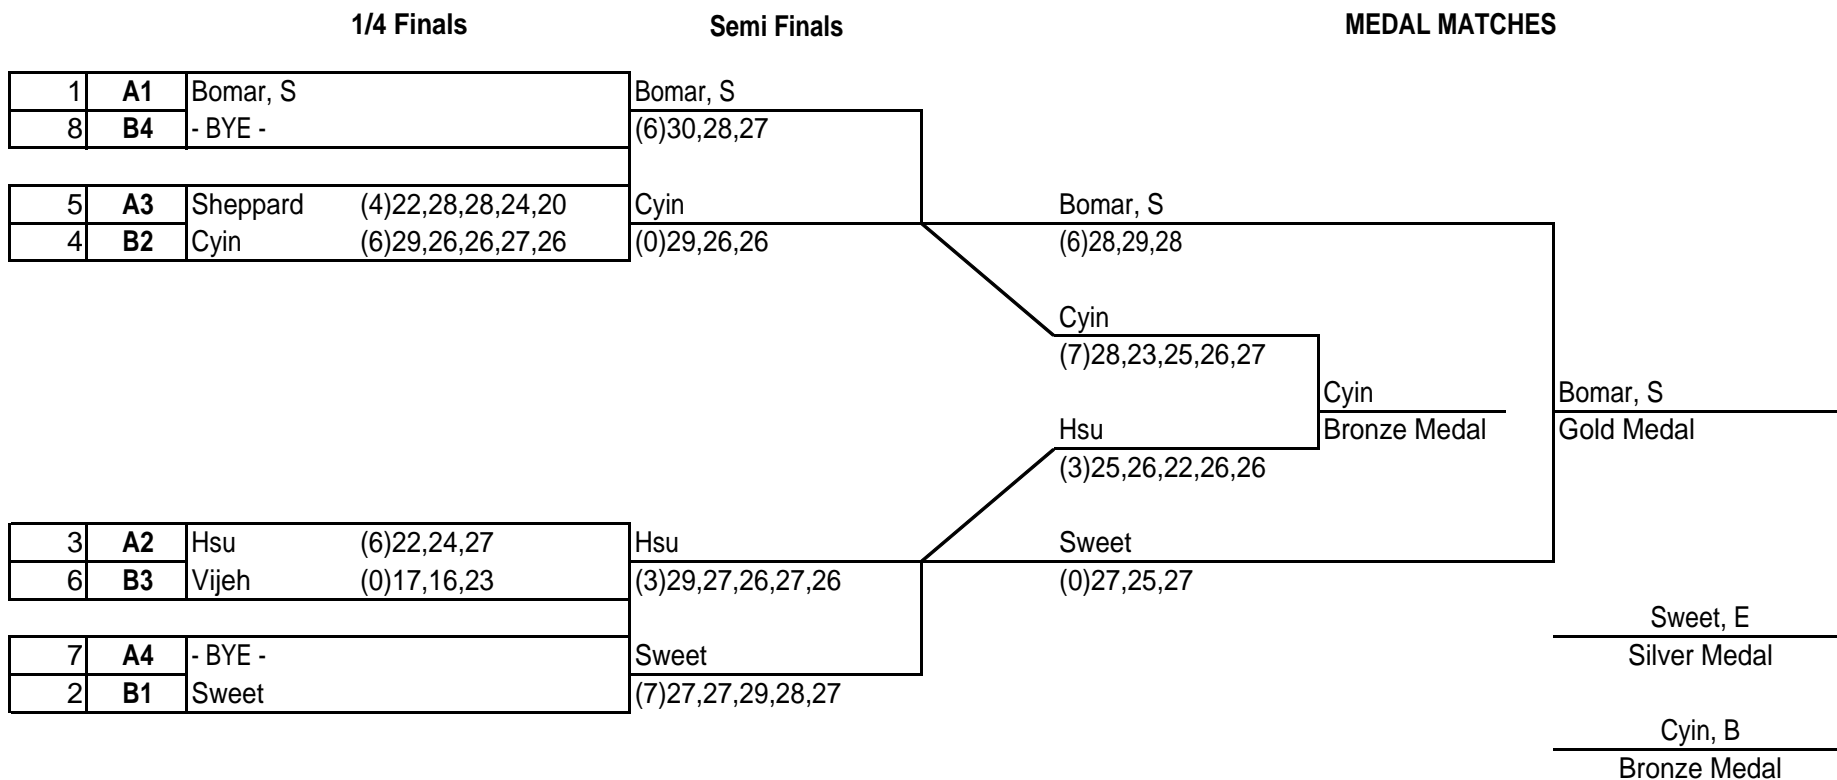

J1 - Tony Kaap moves up

I1 - Ramond Paguia moves up

**2010 Easton Foundations Cup
Round Robin Results - Women's Compound
Sunday, March 27, 2010**

Class	Group	Archer	FITA Ranking	RR Match Score Total	RR Rank	FITA Score
Women's Compound	A	Bomar, Sheilah	1	6	A1	645
Women's Compound	A	Hsu, Tiffany	5	4	A2	560
Women's Compound	A	Sheppard, Ashlee	3	2	A3	601
Women's Compound	B	Sweet, Elizabeth	2	6	B1	608
Women's Compound	B	Cyin, Barbie	4	4	B2	576
Women's Compound	B	Vijeh, Mitra	6	2	B3	472

**2010 Easton Foundations Cup
Round Robin Results - Women's Recurve
Sunday, March 27, 2010**

Class	Group	Archer	FITA Ranking	RR Match Score Total	RR Rank	FITA Score
Women's Recurve	A	Park, Hyeyoon	1	6	A1	618
Women's Recurve	A	Carter, Megan	5	4	A2	570
Women's Recurve	A	Wolf, Cassandra	9	2	A3	496
Women's Recurve	A	Schultz, Marta	13	0	A4	347
Women's Recurve	B	Braun, Kristen	2	6	B1	597
Women's Recurve	B	Dykman, Janet	6	4	B2	567
Women's Recurve	B	Purpura, Veronica	10	2	B3	476
Women's Recurve	B	Miscione, Anna	14	0	B4	322
Women's Recurve	C	Koehl, Heather	3	5	C1	583
Women's Recurve	C	Blake, Emily	7	4	C2	531
Women's Recurve	C	McCain, Sandy	11	3	C3	440
Women's Recurve	C	Wong, Arie	15	0	C4	26
Women's Recurve	D	Park, Catherine	8	6	D1	523
Women's Recurve	D	Gibbs, Jessica	4	4	D2	572
Women's Recurve	D	Kroll, Karen	12	2	D3	403

2010 Easton Foundations Cup

Men's Compound Bracket

2010 Easton Foundations Cup

Men's Recurve Bracket

2010 Easton Foundations Cup

Women's Compound Bracket

2010 Easton Foundations Cup

Women's Recurve Bracket