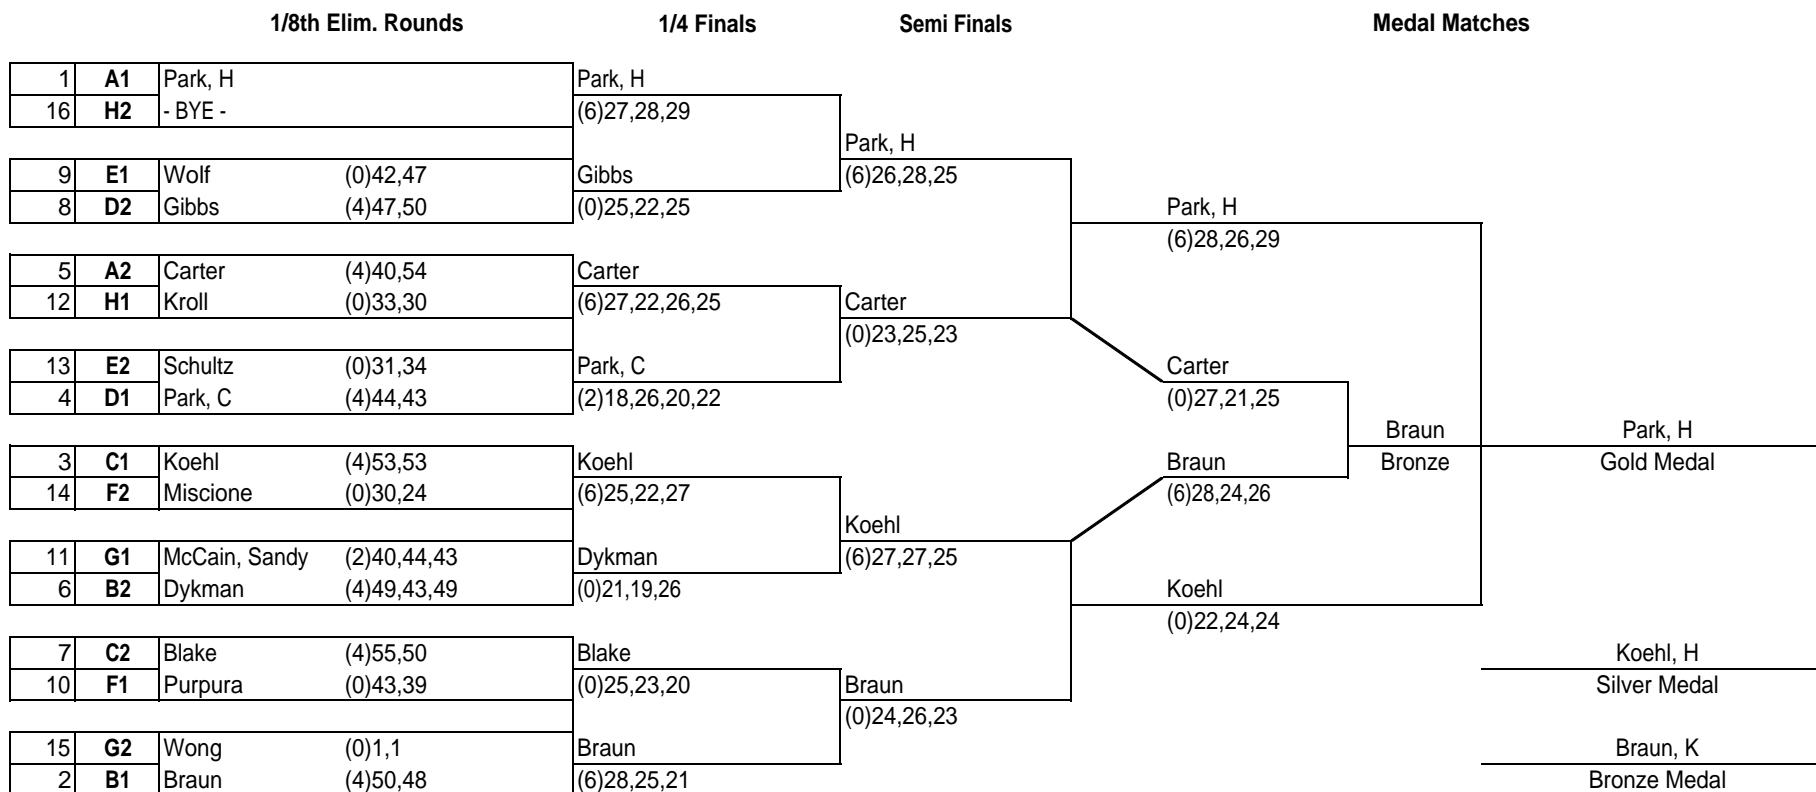

J1 - Tony Kaap moves up

I1 - Ramond Paguia moves up

**2010 Easton Foundations Cup
Round Robin Results - Women's Compound
Sunday, March 27, 2010**

Class	Group	Archer	FITA Ranking	RR Match Score Total	RR Rank	FITA Score
Women's Compound	A	Bomar, Sheilah	1	6	A1	645
Women's Compound	A	Hsu, Tiffany	5	4	A2	560
Women's Compound	A	Sheppard, Ashlee	3	2	A3	601
Women's Compound	B	Sweet, Elizabeth	2	6	B1	608
Women's Compound	B	Cyin, Barbie	4	4	B2	576
Women's Compound	B	Vijeh, Mitra	6	2	B3	472

**2010 Easton Foundations Cup
Round Robin Results - Women's Recurve
Sunday, March 27, 2010**

Class	Group	Archer	FITA Ranking	RR Match Score Total	RR Rank	FITA Score
Women's Recurve	A	Park, Hyeyoon	1	6	A1	618
Women's Recurve	A	Carter, Megan	5	4	A2	570
Women's Recurve	A	Wolf, Cassandra	9	2	A3	496
Women's Recurve	A	Schultz, Marta	13	0	A4	347
Women's Recurve	B	Braun, Kristen	2	6	B1	597
Women's Recurve	B	Dykman, Janet	6	4	B2	567
Women's Recurve	B	Purpura, Veronica	10	2	B3	476
Women's Recurve	B	Miscione, Anna	14	0	B4	322
Women's Recurve	C	Koehl, Heather	3	5	C1	583
Women's Recurve	C	Blake, Emily	7	4	C2	531
Women's Recurve	C	McCain, Sandy	11	3	C3	440
Women's Recurve	C	Wong, Arie	15	0	C4	26
Women's Recurve	D	Park, Catherine	8	6	D1	523
Women's Recurve	D	Gibbs, Jessica	4	4	D2	572
Women's Recurve	D	Kroll, Karen	12	2	D3	403

2010 Easton Foundations Cup

Men's Compound Bracket

2010 Easton Foundations Cup

Men's Recurve Bracket

2010 Easton Foundations Cup

Women's Compound Bracket

2010 Easton Foundations Cup

Women's Recurve Bracket